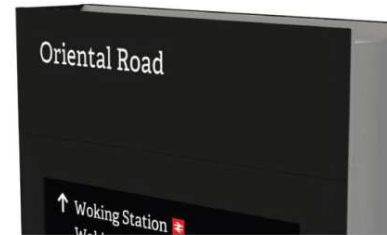

Navigation Totem

Wrap around graphic panel
Folded metal graphic panel with glass insert.

Town name and Surrey County Council logo
Engraved into anodised aluminium panel

Profiled vertical panel
Shaped vertical panel in the town accent material. Simple, local geometric pattern added here.

Fret cut walking man
Shows accent material through

Address Line Text
Engraved and paint filled for clarity.

Profiled vertical panel

This page is intentionally left blank